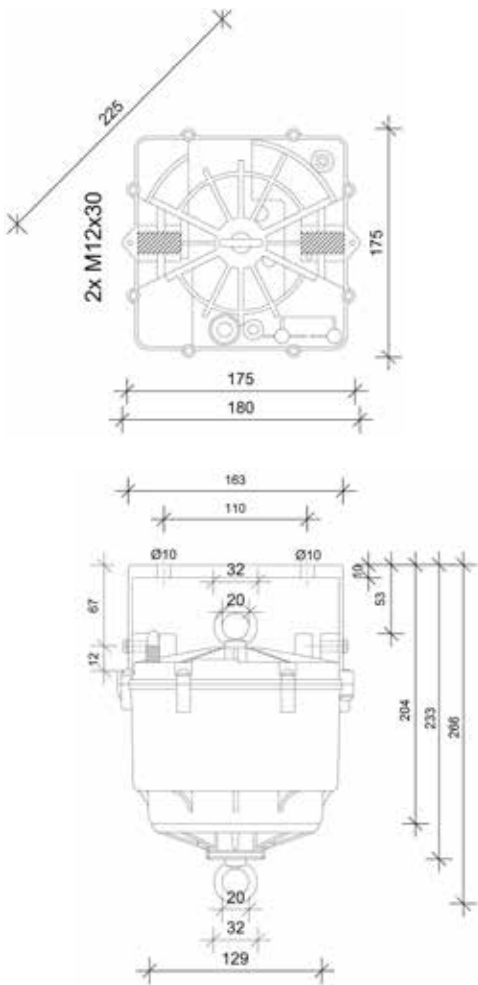

Hook Up Type Multicontact

When additional auxiliary contacts are required for DALI, emergency packs or other circuits the Hook Up multicontact version is ideal. Separate power supplies for the motor, main lamp and auxiliary contacts offer flexibility and dimming facility for loads up to 25kg.

Dimensions:
HDI-25 M

Reel Tech Lighting-Lifts

Hook Up Type Multicontact	HDI-25 M
Lifting capacity	10-25 kg
Lowering distance	10 m
Suspension cable	dual
Motor supply and lighting circuit	separate
Power supply motor	230V AC/50Hz; 40W
Lighting circuit	16A, 230V AC
Auxiliary contacts / capacity	4/6A, 230V AC
Protection category / class	IP 54/I
Temperature range	-15 °C to + 60 °C
Net weight / with packaging	7,0/ 7,6 kg